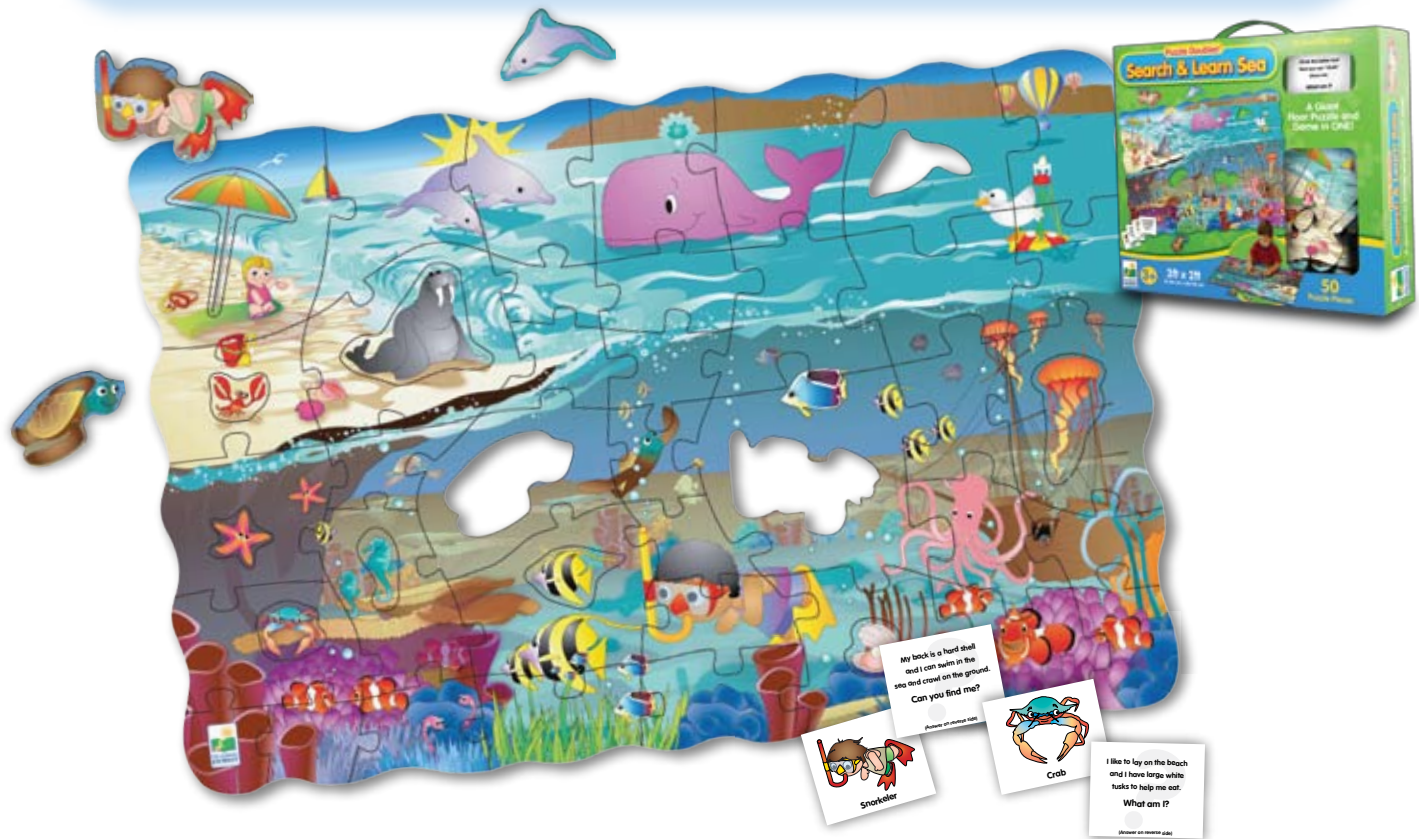

Puzzle Doubles!®

Search & Learn Sea

Double the learning fun with the new Puzzle Double Search and Learn series! Each beautifully illustrated 50-piece, giant sized 3' x 2' floor puzzle also includes 12 double sided question cards and 12 game puzzle pieces. First the puzzle is assembled, leaving out the clearly marked 12 game puzzle pieces. Once complete, the puzzle now becomes a game! As the parent reads aloud the question cards, the child must locate the correct game pieces and place them into the puzzle. As an additional learning exercise for younger players, use the reverse side of the question cards to play a matching game with the 12 game puzzle pieces! The Search and Learn series is a fantastic interactive learning tool for all youngsters!

Item #873366

Features

- 50-piece puzzle
- Shaped puzzle pieces
- Bright, colorful, "talk about" puzzle
- Big chunky pieces for small hands
- Question cards for game play

Benefits

- Develops tactile/motor skills and hand-eye coordination
- Challenges problem solving skills
- Inspires conversation and develops language skills
- Reinforces object recognition abilities
- Helps build confidence
- Provides hours of interactive learning fun

Skill Sets

LANGUAGE

THINKING / LEARNING

TACTILE / MOTOR